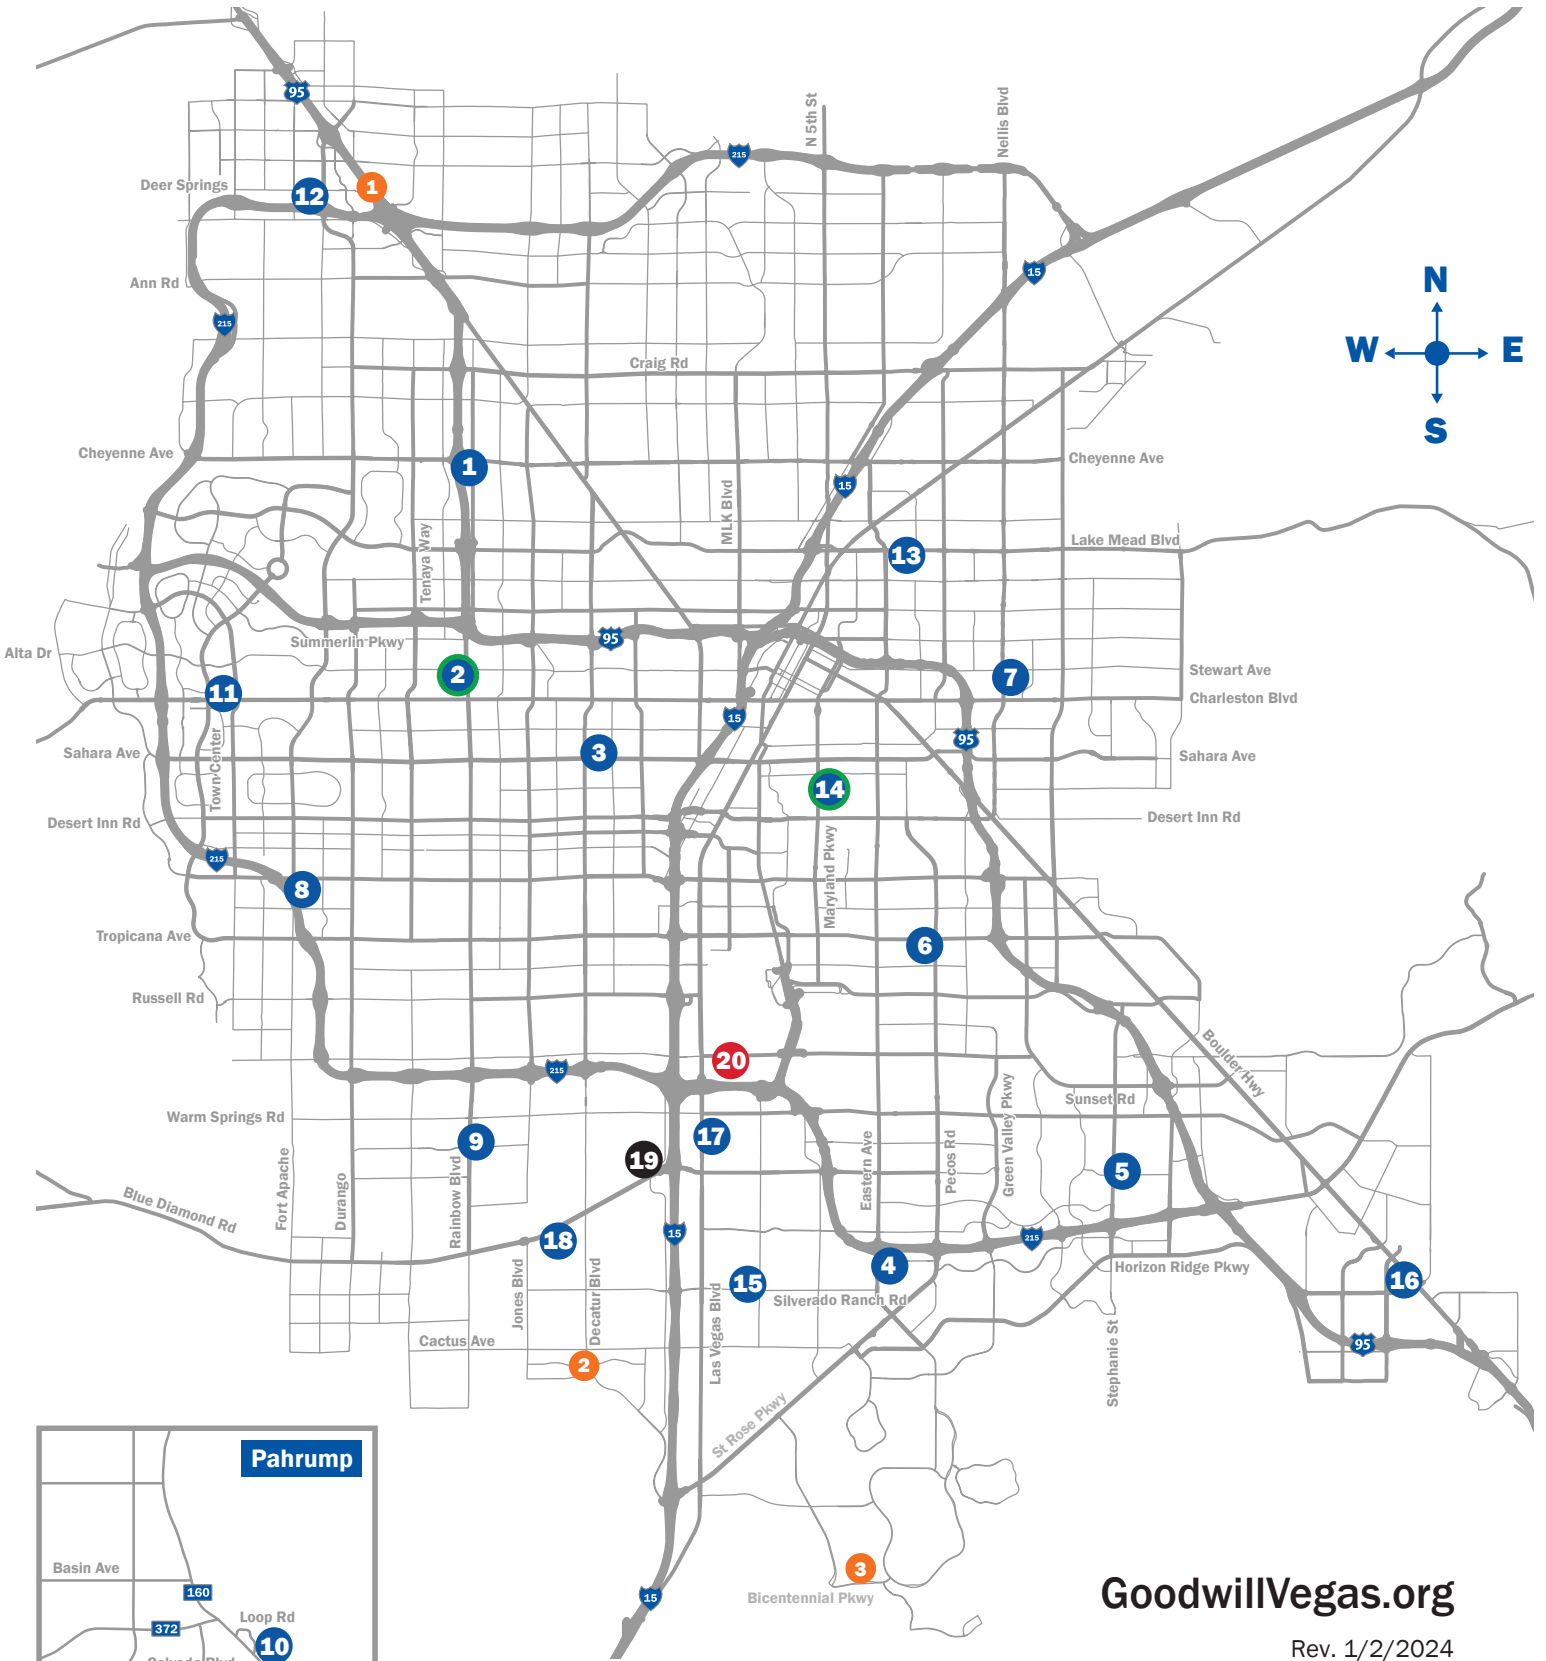

SOUTHERN NEVADA LOCATIONS

Goodwill
SHOP • DONATE • THRIVE

- Goodwill Retail Store
- Attended Donation Center
- Clearance Center
- Career Center
- Corporate Office

GoodwillVegas.org

Rev. 1/2/2024

Goodwill Retail Stores & Donation Centers

Attended Donation Centers (ADCs)

Open 7am–7pm daily

- 1 Exit US 95 Farm & Durango**
8410 Farm Rd.
Las Vegas, NV 89131
- 2 Southern Highlands & Cactus**
10600 Southern Highlands Pkwy.
Las Vegas, NV 89141
- 3 Sun City Anthem & Bicentennial**
2910 Bicentennial Pkwy.
Henderson, NV 89044